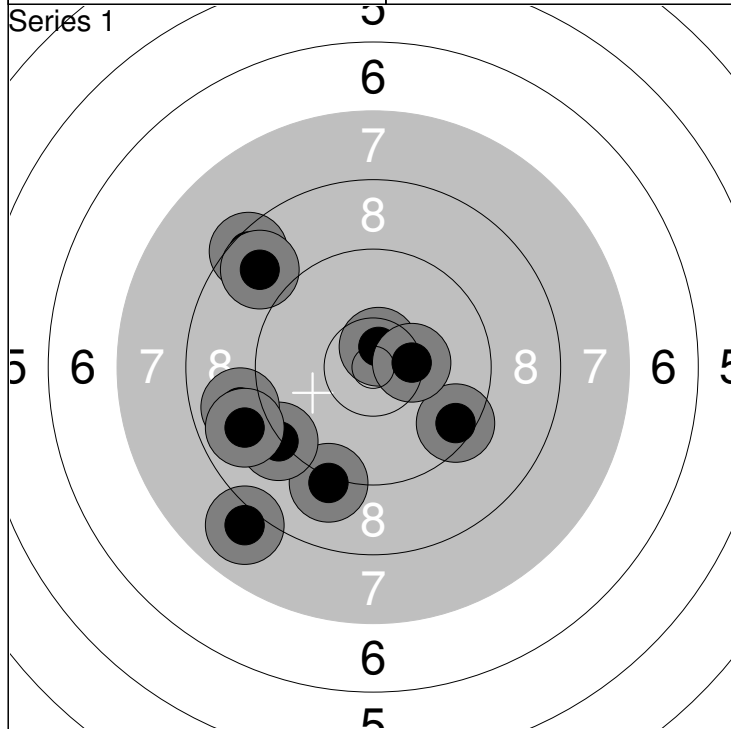

1: 10.2 ↖	6: 8.1 ↓
2: 9.1 ↓	7: 9.1 ↑
3: 10.3 ↗	8: 9.2 →
4: 10.4 ↓	9: 9.6 ↑
5: 9.2 ↓	10: 7.1 ↗

Series	90
	90

1: 8.9 ←	6: 10.2 ↑
2: 9.4 →	7: 9.1 →
3: 10.3 ↗	8: 9.1 ↓
4: 10.0 ↗	9: 9.9 ↑
5: 9.9 ↙	10: 7.3 ↓

Series	90
	180

1: 9.3 ↑	6: 10.3 ↑
2: 9.9 ↙	7: 10.5x ↓
3: 8.0 ↗	8: 9.5 ↑
4: 9.0 ↓	9: 9.4 ↗
5: 7.7 ↓	10: 10.0 →

Series	90
	270

1: 9.8 ↙	6: 9.3 ↗
2: 7.6 ↗	7: 7.5 ↑
3: 9.9 ←	8: 9.5 ↓
4: 8.7 ↓	9: 10.4x ↗
5: 9.7 ↓	10: 9.0 ↑

Series	86
	356

Relay 8	Lane 10	Aino RYTKÖNEN		
JSM	MA	APY16		
11.03.2018	Joukkue SM	Kankaanpään Ampumaurheilijat		
DSQ	jälkitarkastus			

1: 8.5 ↗	6: 9.5 ↘	Series	87
2: 8.8 ↗	7: 10.6x ↑		
3: 9.1 ↓	8: 8.9 ←		
4: 9.2 ↙	9: 10.4x →		
5: 8.9 ←	10: 8.0 ↘		

1: 10.3 ↗	6: 10.0 ↘	Series	90
2: 9.1 ↘	7: 10.2 ↓		
3: 9.2 ←	8: 8.9 ↑		
4: 9.3 ↓	9: 8.7 ↑		
5: 9.6 ↓	10: 8.5 ↑		

1: 10.9x ↗	6: 9.1 →	Series	90
2: 10.8x ↗	7: 10.5x →		
3: 9.6 ↑	8: 7.2 ↑		
4: 9.9 ↗	9: 8.4 ↓		
5: 8.6 ↓	10: 10.0 ↘		