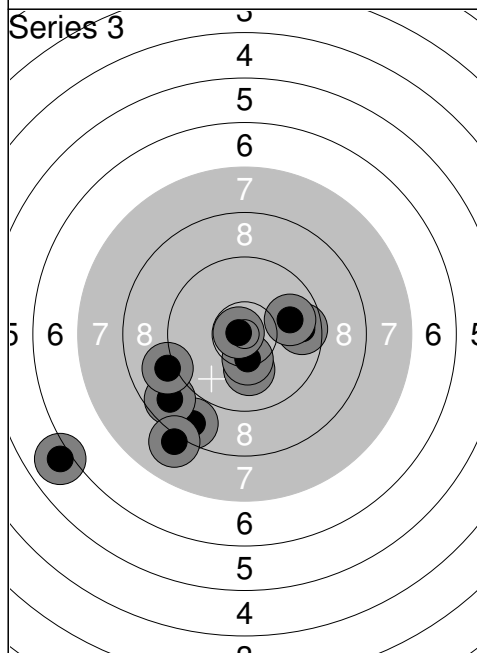

Relay	Lane	Jari ALARANTA	
JSM	VS-VA	APY	
10.03.2018	Joukkue SM	Kankaanpään Ampumaurheilijat	
Series 1		Series 2	
1: 9.4 ↗ 2: 8.9 → 3: 10.6x ←← 4: 8.8 ↘ 5: 9.2 ← 6: 10.0 ↘ 7: 9.8 ↘ 8: 10.5x ↗ 9: 10.0 ← 10: 10.0 → Series 93	1: 9.4 ↘ 2: 10.2 ← 3: 8.8 ↗ 4: 10.0 → 5: 9.1 → 6: 8.9 ↗ 7: 8.6 ← 8: 8.4 → 9: 9.5 ↘ 10: 9.4 ↘ Series 88		
Series 3		Series 4	
1: 9.9 ↘ 2: 9.4 ← 3: 8.5 → 4: 7.9 → 5: 8.8 → 6: 9.8 ↘ 7: 10.5x ↗ 8: 9.4 ← 9: 9.4 → 10: 10.0 ↗ Series 88	1: 7.8 → 2: 9.7 ↗ 3: 9.8 ↗ 4: 9.8 ↘ 5: 9.5 ↘ 6: 9.6 ↘ 7: 8.7 ↘ 8: 9.9 ↗ 9: 8.7 ↗ 10: 8.8 ↘ Series 85		
Series 5		Series 6	
1: 9.8 → 2: 9.7 ↘ 3: 9.3 → 4: 9.7 ↘ 5: 10.1 ↘ 6: 9.9 ↗ 7: 10.1 ↗ 8: 7.7 ↘ 9: 8.5 ↗ 10: 10.5x ↘ Series 90	1: 10.0 ↘ 2: 8.6 ↘ 3: 10.1 ↗ 4: 9.9 ↘ 5: 8.8 → 6: 8.6 → 7: 10.1 ↘ 8: 8.8 ↗ 9: 9.8 ↘ 10: 9.7 ↗ Series 89		
93 269 444	88 354		

Relay	Lane	Anette KÄLLI	
JSM	22	LehA	APY
10.03.2018	Joukkue SM	Kankaanpään Ampumaurheilijat	
Series 1		1: 10.5x ↗ 2: 9.7 ← 3: 9.0 → 4: 9.5 ↘ 5: 10.3 ↘ 6: 8.2 ↘ 7: 9.5 ↘ 8: 8.3 ↘ 9: 9.0 ↗ 10: 7.4 ↖	Series 88
			88
Series 2		1: 9.2 ↖ 2: 10.5x ↘ 3: 9.9 ↗ 4: 9.4 ↗ 5: 8.1 ↑ 6: 10.4x ← 7: 9.6 ← 8: 9.1 ↗ 9: 7.9 ↑ 10: 9.3 ↘	Series 89
			89
			177
Series 3		1: 8.6 ← 2: 9.0 ↘ 3: 8.9 ↑ 4: 9.3 ↗ 5: 10.2 ← 6: 9.7 ↑ 7: 9.7 ↗ 8: 10.1 ↗ 9: 10.1 ↘ 10: 9.9 ↑	Series 91
			91
			268
Series 4		1: 10.7x ↑ 2: 10.2 ↓ 3: 9.0 ↑ 4: 10.7x ↓ 5: 9.5 ↗ 6: 9.8 ← 7: 9.3 ↑ 8: 9.3 ← 9: 9.0 → 10: 10.0 ↖	Series 94
			94
			362
Series 5		1: 10.7x ↘ 2: 9.0 ↓ 3: 10.4x ↑ 4: 9.3 ← 5: 10.7x ← 6: 10.8x ↑ 7: 10.2 ↗ 8: 9.3 ↘ 9: 9.5 ↓ 10: 8.7 ↓	Series 94
			94
			456
Series 6		1: 10.4x ↗ 2: 10.0 ← 3: 8.8 ↑ 4: 8.9 ↖ 5: 9.7 ↘ 6: 8.8 ↖ 7: 9.6 ← 8: 8.9 ↗ 9: 10.4x ← 10: 8.4 ↖	Series 88
			88
			544

1:	8.5	↘
2:	9.8	←
3:	8.4	↘
4:	4.5	↘
5:	9.2	↘
6:	9.0	↘
7:	8.9	←
8:	8.4	↘
9:	9.9	←
10:	8.5	↘
Series	80	
	80	

1:	8.5	↘
2:	8.4	←
3:	8.5	↘
4:	8.7	←
5:	7.8	↑
6:	8.6	↑
7:	9.0	↘
8:	9.9	↘
9:	7.0	↙
10:	8.8	↘
Series	80	
	160	