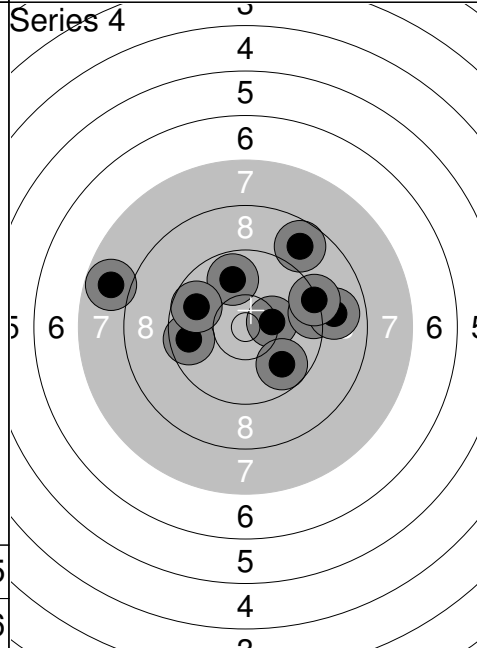

Relay	Lane	Jari ALARANTA	
JSM	VS-VA	APY	
10.03.2018	Joukkue SM	Kankaanpään Ampumaurheilijat	
Series 1		Series 2	
1: 9.4 ↗ 2: 8.9 → 3: 10.6x ←← 4: 8.8 ↘ 5: 9.2 ← 6: 10.0 ↘ 7: 9.8 ↘ 8: 10.5x ↗ 9: 10.0 ← 10: 10.0 → Series 93	1: 9.4 ↘ 2: 10.2 ← 3: 8.8 ↗ 4: 10.0 → 5: 9.1 → 6: 8.9 ↗ 7: 8.6 ← 8: 8.4 → 9: 9.5 ↘ 10: 9.4 ↘ Series 88		
Series 3		Series 4	
1: 9.9 ↘ 2: 9.4 ← 3: 8.5 → 4: 7.9 → 5: 8.8 → 6: 9.8 ↘ 7: 10.5x ↗ 8: 9.4 ← 9: 9.4 → 10: 10.0 ↗ Series 88	1: 7.8 → 2: 9.7 ↗ 3: 9.8 ↗ 4: 9.8 ↘ 5: 9.5 ↘ 6: 9.6 ↘ 7: 8.7 ↘ 8: 9.9 ↗ 9: 8.7 ↗ 10: 8.8 ↘ Series 85		
Series 5		Series 6	
1: 9.8 → 2: 9.7 ↘ 3: 9.3 → 4: 9.7 ↘ 5: 10.1 ↘ 6: 9.9 ↗ 7: 10.1 ↗ 8: 7.7 ↘ 9: 8.5 ↗ 10: 10.5x ↘ Series 90	1: 10.0 ↘ 2: 8.6 ↘ 3: 10.1 ↗ 4: 9.9 ↘ 5: 8.8 → 6: 8.6 → 7: 10.1 ↘ 8: 8.8 ↗ 9: 9.8 ↘ 10: 9.7 ↗ Series 89		
93 269 444	88 354		

Relay	Lane	Anette KÄLLI	
JSM	22	LehA	APY
10.03.2018	Joukkue SM	Kankaanpään Ampumaurheilijat	
Series 1		1: 10.5x ↗ 2: 9.7 ← 3: 9.0 → 4: 9.5 ↘ 5: 10.3 ↘ 6: 8.2 ↘ 7: 9.5 ↘ 8: 8.3 ↘ 9: 9.0 ↗ 10: 7.4 ↖	Series 88
			88
Series 2		1: 9.2 ↖ 2: 10.5x ↘ 3: 9.9 ↗ 4: 9.4 ↗ 5: 8.1 ↑ 6: 10.4x ← 7: 9.6 ← 8: 9.1 ↗ 9: 7.9 ↑ 10: 9.3 ↘	Series 89
			89
			177
Series 3		1: 8.6 ← 2: 9.0 ↘ 3: 8.9 ↑ 4: 9.3 ↗ 5: 10.2 ← 6: 9.7 ↑ 7: 9.7 ↗ 8: 10.1 ↗ 9: 10.1 ↘ 10: 9.9 ↑	Series 91
			91
			268
Series 4		1: 10.7x ↑ 2: 10.2 ↓ 3: 9.0 ↑ 4: 10.7x ↓ 5: 9.5 ↗ 6: 9.8 ← 7: 9.3 ↑ 8: 9.3 ← 9: 9.0 → 10: 10.0 ↖	Series 94
			94
			362
Series 5		1: 10.7x ↘ 2: 9.0 ↓ 3: 10.4x ↑ 4: 9.3 ← 5: 10.7x ← 6: 10.8x ↑ 7: 10.2 ↗ 8: 9.3 ↘ 9: 9.5 ↓ 10: 8.7 ↓	Series 94
			94
			456
Series 6		1: 10.4x ↗ 2: 10.0 ← 3: 8.8 ↑ 4: 8.9 ↖ 5: 9.7 ↘ 6: 8.8 ↖ 7: 9.6 ← 8: 8.9 ↗ 9: 10.4x ← 10: 8.4 ↖	Series 88
			88
			544

1:	8.5	↘
2:	9.8	←
3:	8.4	↘
4:	4.5	↘
5:	9.2	↘
6:	9.0	↘
7:	8.9	←
8:	8.4	↘
9:	9.9	←
10:	8.5	↘
Series	80	
	80	

1:	8.5	↘
2:	8.4	←
3:	8.5	↘
4:	8.7	←
5:	7.8	↑
6:	8.6	↑
7:	9.0	↘
8:	9.9	↘
9:	7.0	↙
10:	8.8	↘
Series	80	
	160	