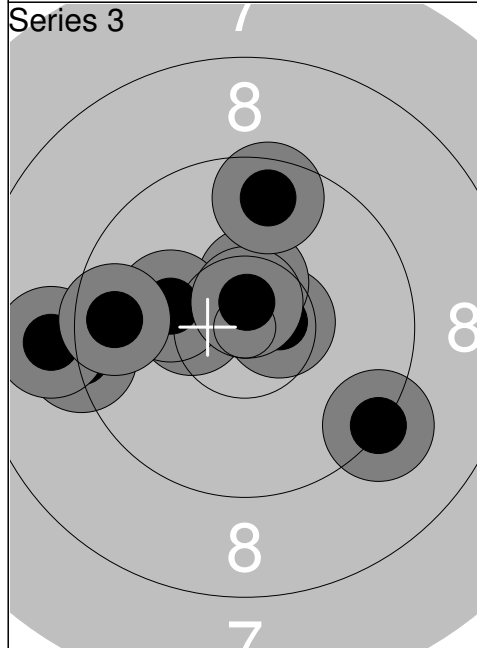

Relay	Lane	Jari ALARANTA	
JSM	VS-VA	APY	
10.03.2018	Joukkue SM	Kankaanpään Ampumaurheilijat	
Series 1		Series 2	
1: 9.4 ↗ 2: 8.9 → 3: 10.6x ←← 4: 8.8 ↘ 5: 9.2 ← 6: 10.0 ↘ 7: 9.8 ↘ 8: 10.5x ↗ 9: 10.0 ← 10: 10.0 → Series 93	1: 9.4 ↘ 2: 10.2 ← 3: 8.8 ↗ 4: 10.0 → 5: 9.1 → 6: 8.9 ↗ 7: 8.6 ← 8: 8.4 → 9: 9.5 ↘ 10: 9.4 ↘ Series 88		
Series 3		Series 4	
1: 9.9 ↘ 2: 9.4 ← 3: 8.5 → 4: 7.9 → 5: 8.8 → 6: 9.8 ↘ 7: 10.5x ↗ 8: 9.4 ← 9: 9.4 → 10: 10.0 ↗ Series 88	1: 7.8 → 2: 9.7 ↗ 3: 9.8 ↗ 4: 9.8 ↘ 5: 9.5 ↘ 6: 9.6 ↘ 7: 8.7 ↘ 8: 9.9 ↗ 9: 8.7 ↗ 10: 8.8 ↘ Series 85		
Series 5		Series 6	
1: 9.8 → 2: 9.7 ↘ 3: 9.3 → 4: 9.7 ↘ 5: 10.1 ↘ 6: 9.9 ↗ 7: 10.1 ↗ 8: 7.7 ↘ 9: 8.5 ↗ 10: 10.5x ↘ Series 90	1: 10.0 ↘ 2: 8.6 ↘ 3: 10.1 ↗ 4: 9.9 ↘ 5: 8.8 → 6: 8.6 → 7: 10.1 ↘ 8: 8.8 ↗ 9: 9.8 ↘ 10: 9.7 ↗ Series 89		
93 269 444	88 354		

Relay	Lane	Anette KÄLLI	
JSM	22	LehA	APY
10.03.2018	Joukkue SM	Kankaanpään Ampumaurheilijat	
Series 1		1: 10.5x ↗ 2: 9.7 ← 3: 9.0 → 4: 9.5 ↘ 5: 10.3 ↘ 6: 8.2 ↘ 7: 9.5 ↘ 8: 8.3 ↘ 9: 9.0 ↗ 10: 7.4 ↖	Series 88
			88
Series 2		1: 9.2 ↖ 2: 10.5x ↘ 3: 9.9 ↗ 4: 9.4 ↗ 5: 8.1 ↑ 6: 10.4x ← 7: 9.6 ← 8: 9.1 ↗ 9: 7.9 ↑ 10: 9.3 ↘	Series 89
			89
			177
Series 3		1: 8.6 ← 2: 9.0 ↘ 3: 8.9 ↑ 4: 9.3 ↗ 5: 10.2 ← 6: 9.7 ↑ 7: 9.7 ↗ 8: 10.1 ↗ 9: 10.1 ↘ 10: 9.9 ↑	Series 91
			91
			268
Series 4		1: 10.7x ↑ 2: 10.2 ↓ 3: 9.0 ↑ 4: 10.7x ↓ 5: 9.5 ↗ 6: 9.8 ← 7: 9.3 ↑ 8: 9.3 ← 9: 9.0 → 10: 10.0 ↖	Series 94
			94
			362
Series 5		1: 10.7x ↘ 2: 9.0 ↓ 3: 10.4x ↑ 4: 9.3 ← 5: 10.7x ← 6: 10.8x ↑ 7: 10.2 ↗ 8: 9.3 ↘ 9: 9.5 ↓ 10: 8.7 ↓	Series 94
			94
			456
Series 6		1: 10.4x ↗ 2: 10.0 ← 3: 8.8 ↑ 4: 8.9 ↖ 5: 9.7 ↘ 6: 8.8 ↖ 7: 9.6 ← 8: 8.9 ↗ 9: 10.4x ← 10: 8.4 ↖	Series 88
			88
			544

1:	8.5	↘
2:	9.8	←
3:	8.4	↘
4:	4.5	↘
5:	9.2	↘
6:	9.0	↘
7:	8.9	←
8:	8.4	↘
9:	9.9	←
10:	8.5	↘
Series	80	
	80	

1:	8.5	↘
2:	8.4	←
3:	8.5	↘
4:	8.7	←
5:	7.8	↑
6:	8.6	↑
7:	9.0	↘
8:	9.9	↘
9:	7.0	↙
10:	8.8	↘
Series	80	
	160	