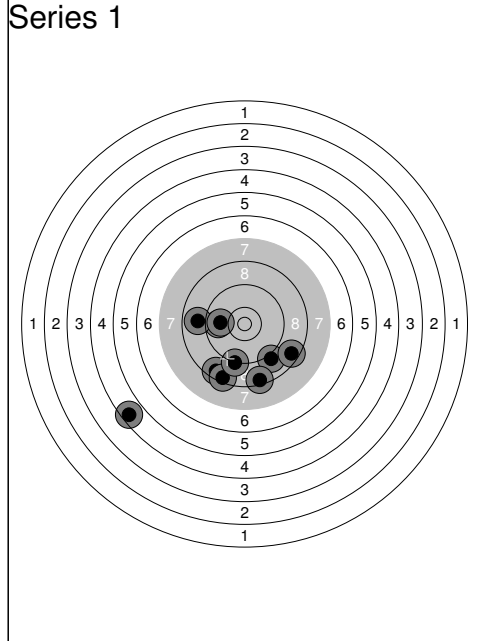

Relay	Lane	Jari ALARANTA	
JSM	VS-VA	APY	
10.03.2018	Joukkue SM	Kankaanpään Ampumaurheilijat	
Series 1		Series 2	
1: 9.4 ↗ 2: 8.9 → 3: 10.6x ←← 4: 8.8 ↘ 5: 9.2 ← 6: 10.0 ↘ 7: 9.8 ↘ 8: 10.5x ↗ 9: 10.0 ← 10: 10.0 → Series 93	1: 9.4 ↘ 2: 10.2 ← 3: 8.8 ↗ 4: 10.0 → 5: 9.1 → 6: 8.9 ↗ 7: 8.6 ← 8: 8.4 → 9: 9.5 ↘ 10: 9.4 ↘ Series 88		
Series 3		Series 4	
1: 9.9 ↘ 2: 9.4 ← 3: 8.5 → 4: 7.9 → 5: 8.8 → 6: 9.8 ↘ 7: 10.5x ↗ 8: 9.4 ← 9: 9.4 → 10: 10.0 ↗ Series 88	1: 7.8 → 2: 9.7 ↗ 3: 9.8 ↗ 4: 9.8 ↘ 5: 9.5 ↘ 6: 9.6 ↘ 7: 8.7 ↘ 8: 9.9 ↗ 9: 8.7 ↗ 10: 8.8 ↘ Series 85		
Series 5		Series 6	
1: 9.8 → 2: 9.7 ↘ 3: 9.3 → 4: 9.7 ↘ 5: 10.1 ↘ 6: 9.9 ↗ 7: 10.1 ↗ 8: 7.7 ↘ 9: 8.5 ↗ 10: 10.5x ↘ Series 90	1: 10.0 ↘ 2: 8.6 ↘ 3: 10.1 ↗ 4: 9.9 ↘ 5: 8.8 → 6: 8.6 → 7: 10.1 ↘ 8: 8.8 ↗ 9: 9.8 ↘ 10: 9.7 ↗ Series 89		
93 269 444	88 354		

Relay	Lane	Anette KÄLLI	
JSM	22	LehA	APY
10.03.2018	Joukkue SM	Kankaanpään Ampumaurheilijat	
Series 1		1: 10.5x ↗ 2: 9.7 ← 3: 9.0 → 4: 9.5 ↘ 5: 10.3 ↘ 6: 8.2 ↘ 7: 9.5 ↘ 8: 8.3 ↘ 9: 9.0 ↗ 10: 7.4 ↖	Series 88
			88
Series 2		1: 9.2 ↖ 2: 10.5x ↘ 3: 9.9 ↗ 4: 9.4 ↗ 5: 8.1 ↑ 6: 10.4x ← 7: 9.6 ← 8: 9.1 ↗ 9: 7.9 ↑ 10: 9.3 ↘	Series 89
			89
			177
Series 3		1: 8.6 ← 2: 9.0 ↘ 3: 8.9 ↑ 4: 9.3 ↗ 5: 10.2 ← 6: 9.7 ↑ 7: 9.7 ↗ 8: 10.1 ↗ 9: 10.1 ↘ 10: 9.9 ↑	Series 91
			91
			268
Series 4		1: 10.7x ↑ 2: 10.2 ↓ 3: 9.0 ↑ 4: 10.7x ↓ 5: 9.5 ↗ 6: 9.8 ← 7: 9.3 ↑ 8: 9.3 ← 9: 9.0 → 10: 10.0 ↖	Series 94
			94
			362
Series 5		1: 10.7x ↘ 2: 9.0 ↓ 3: 10.4x ↑ 4: 9.3 ← 5: 10.7x ← 6: 10.8x ↑ 7: 10.2 ↗ 8: 9.3 ↘ 9: 9.5 ↓ 10: 8.7 ↓	Series 94
			94
			456
Series 6		1: 10.4x ↗ 2: 10.0 ← 3: 8.8 ↑ 4: 8.9 ↖ 5: 9.7 ↘ 6: 8.8 ↖ 7: 9.6 ← 8: 8.9 ↗ 9: 10.4x ← 10: 8.4 ↖	Series 88
			88
			544

1:	8.5	↘
2:	9.8	←
3:	8.4	↘
4:	4.5	↘
5:	9.2	↘
6:	9.0	↘
7:	8.9	←
8:	8.4	↘
9:	9.9	←
10:	8.5	↘
Series	80	
	80	

1:	8.5	↘
2:	8.4	←
3:	8.5	↘
4:	8.7	←
5:	7.8	↑
6:	8.6	↑
7:	9.0	↘
8:	9.9	↘
9:	7.0	↙
10:	8.8	↘
Series	80	
	160	