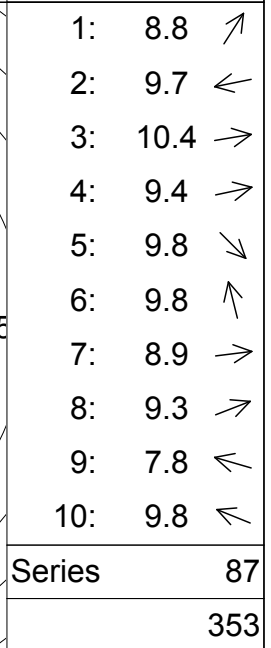

Relay	Lane	Jari ALARANTA	
JSM	VS-VA	APY	
10.03.2018	Joukkue SM	Kankaanpään Ampumaurheilijat	
Series 1		Series 2	
1: 9.4 ↗ 2: 8.9 → 3: 10.6x ←← 4: 8.8 ↘ 5: 9.2 ← 6: 10.0 ↘ 7: 9.8 ↘ 8: 10.5x ↗ 9: 10.0 ← 10: 10.0 → Series 93	1: 9.4 ↘ 2: 10.2 ← 3: 8.8 ↗ 4: 10.0 → 5: 9.1 → 6: 8.9 ↗ 7: 8.6 ← 8: 8.4 → 9: 9.5 ↘ 10: 9.4 ↘ Series 88		
Series 3		Series 4	
1: 9.9 ↘ 2: 9.4 ← 3: 8.5 → 4: 7.9 → 5: 8.8 → 6: 9.8 ↘ 7: 10.5x ↗ 8: 9.4 ← 9: 9.4 → 10: 10.0 ↗ Series 88	1: 7.8 → 2: 9.7 ↗ 3: 9.8 ↗ 4: 9.8 ↘ 5: 9.5 ↘ 6: 9.6 ↘ 7: 8.7 ↘ 8: 9.9 ↗ 9: 8.7 ↗ 10: 8.8 ↘ Series 85		
Series 5		Series 6	
1: 9.8 → 2: 9.7 ↘ 3: 9.3 → 4: 9.7 ↘ 5: 10.1 ↘ 6: 9.9 ↗ 7: 10.1 ↗ 8: 7.7 ↘ 9: 8.5 ↗ 10: 10.5x ↘ Series 90	1: 10.0 ↘ 2: 8.6 ↘ 3: 10.1 ↗ 4: 9.9 ↘ 5: 8.8 → 6: 8.6 → 7: 10.1 ↘ 8: 8.8 ↗ 9: 9.8 ↘ 10: 9.7 ↗ Series 89		
93 269 444	88 354		

Relay	Lane	Anette KÄLLI	
JSM	22	LehA	APY
10.03.2018	Joukkue SM	Kankaanpään Ampumaurheilijat	
Series 1		1: 10.5x ↗ 2: 9.7 ← 3: 9.0 → 4: 9.5 ↘ 5: 10.3 ↘ 6: 8.2 ↘ 7: 9.5 ↘ 8: 8.3 ↘ 9: 9.0 ↗ 10: 7.4 ↖	Series 88
			88
Series 2		1: 9.2 ↖ 2: 10.5x ↘ 3: 9.9 ↗ 4: 9.4 ↗ 5: 8.1 ↑ 6: 10.4x ← 7: 9.6 ← 8: 9.1 ↗ 9: 7.9 ↑ 10: 9.3 ↘	Series 89
			89
			177
Series 3		1: 8.6 ← 2: 9.0 ↘ 3: 8.9 ↑ 4: 9.3 ↗ 5: 10.2 ← 6: 9.7 ↑ 7: 9.7 ↗ 8: 10.1 ↗ 9: 10.1 ↘ 10: 9.9 ↑	Series 91
			91
			268
Series 4		1: 10.7x ↑ 2: 10.2 ↓ 3: 9.0 ↑ 4: 10.7x ↓ 5: 9.5 ↗ 6: 9.8 ← 7: 9.3 ↑ 8: 9.3 ← 9: 9.0 → 10: 10.0 ↖	Series 94
			94
			362
Series 5		1: 10.7x ↘ 2: 9.0 ↓ 3: 10.4x ↑ 4: 9.3 ← 5: 10.7x ← 6: 10.8x ↑ 7: 10.2 ↗ 8: 9.3 ↘ 9: 9.5 ↓ 10: 8.7 ↓	Series 94
			94
			456
Series 6		1: 10.4x ↗ 2: 10.0 ← 3: 8.8 ↑ 4: 8.9 ↖ 5: 9.7 ↘ 6: 8.8 ↖ 7: 9.6 ← 8: 8.9 ↗ 9: 10.4x ← 10: 8.4 ↖	Series 88
			88
			544

1:	8.5	↘
2:	9.8	←
3:	8.4	↘
4:	4.5	↘
5:	9.2	↘
6:	9.0	↘
7:	8.9	←
8:	8.4	↘
9:	9.9	←
10:	8.5	↘
Series	80	
	80	

1:	8.5	↘
2:	8.4	←
3:	8.5	↘
4:	8.7	←
5:	7.8	↑
6:	8.6	↑
7:	9.0	↘
8:	9.9	↘
9:	7.0	↙
10:	8.8	↘
Series	80	
	160	