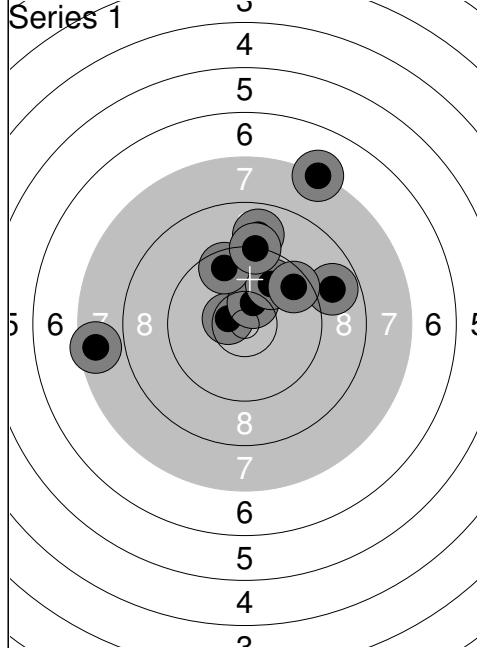

Relay	Lane	Jari ALARANTA	
JSM	VS-VA	APY	
10.03.2018	Joukkue SM	Kankaanpään Ampumaurheilijat	
Series 1		Series 2	
1: 9.4 ↗ 2: 8.9 → 3: 10.6x ←← 4: 8.8 ↘ 5: 9.2 ← 6: 10.0 ↘ 7: 9.8 ↘ 8: 10.5x ↗ 9: 10.0 ← 10: 10.0 → Series 93	1: 9.4 ↘ 2: 10.2 ← 3: 8.8 ↗ 4: 10.0 → 5: 9.1 → 6: 8.9 ↗ 7: 8.6 ← 8: 8.4 → 9: 9.5 ↘ 10: 9.4 ↘ Series 88		
Series 3		Series 4	
1: 9.9 ↘ 2: 9.4 ← 3: 8.5 → 4: 7.9 → 5: 8.8 → 6: 9.8 ↘ 7: 10.5x ↗ 8: 9.4 ← 9: 9.4 → 10: 10.0 ↗ Series 88	1: 7.8 → 2: 9.7 ↗ 3: 9.8 ↗ 4: 9.8 ↘ 5: 9.5 ↘ 6: 9.6 ↘ 7: 8.7 ↘ 8: 9.9 ↗ 9: 8.7 ↗ 10: 8.8 ↘ Series 85		
Series 5		Series 6	
1: 9.8 → 2: 9.7 ↘ 3: 9.3 → 4: 9.7 ↘ 5: 10.1 ↘ 6: 9.9 ↗ 7: 10.1 ↗ 8: 7.7 ↘ 9: 8.5 ↗ 10: 10.5x ↘ Series 90	1: 10.0 ↘ 2: 8.6 ↘ 3: 10.1 ↗ 4: 9.9 ↘ 5: 8.8 → 6: 8.6 → 7: 10.1 ↘ 8: 8.8 ↗ 9: 9.8 ↘ 10: 9.7 ↗ Series 89		
93 269 444	88 354		

Relay	Lane	Anette KÄLLI	
JSM	22	LehA	APY
10.03.2018	Joukkue SM	Kankaanpään Ampumaurheilijat	
Series 1		1: 10.5x ↗ 2: 9.7 ← 3: 9.0 → 4: 9.5 ↘ 5: 10.3 ↘ 6: 8.2 ↘ 7: 9.5 ↘ 8: 8.3 ↘ 9: 9.0 ↗ 10: 7.4 ↖	Series 88
			88
Series 2		1: 9.2 ↖ 2: 10.5x ↘ 3: 9.9 ↗ 4: 9.4 ↗ 5: 8.1 ↑ 6: 10.4x ← 7: 9.6 ← 8: 9.1 ↗ 9: 7.9 ↑ 10: 9.3 ↘	Series 89
			89
			177
Series 3		1: 8.6 ← 2: 9.0 ↘ 3: 8.9 ↑ 4: 9.3 ↗ 5: 10.2 ← 6: 9.7 ↑ 7: 9.7 ↗ 8: 10.1 ↗ 9: 10.1 ↘ 10: 9.9 ↑	Series 91
			91
			268
Series 4		1: 10.7x ↑ 2: 10.2 ↓ 3: 9.0 ↑ 4: 10.7x ↓ 5: 9.5 ↗ 6: 9.8 ← 7: 9.3 ↑ 8: 9.3 ← 9: 9.0 → 10: 10.0 ↖	Series 94
			94
			362
Series 5		1: 10.7x ↘ 2: 9.0 ↓ 3: 10.4x ↑ 4: 9.3 ← 5: 10.7x ← 6: 10.8x ↑ 7: 10.2 ↗ 8: 9.3 ↘ 9: 9.5 ↓ 10: 8.7 ↓	Series 94
			94
			456
Series 6		1: 10.4x ↗ 2: 10.0 ← 3: 8.8 ↑ 4: 8.9 ↖ 5: 9.7 ↘ 6: 8.8 ↖ 7: 9.6 ← 8: 8.9 ↗ 9: 10.4x ← 10: 8.4 ↖	Series 88
			88
			544

1:	8.5	↘
2:	9.8	←
3:	8.4	↘
4:	4.5	↘
5:	9.2	↘
6:	9.0	↘
7:	8.9	←
8:	8.4	↘
9:	9.9	←
10:	8.5	↘
Series	80	
	80	

1:	8.5	↘
2:	8.4	←
3:	8.5	↘
4:	8.7	←
5:	7.8	↑
6:	8.6	↑
7:	9.0	↘
8:	9.9	↘
9:	7.0	↙
10:	8.8	↘
Series	80	
	160	