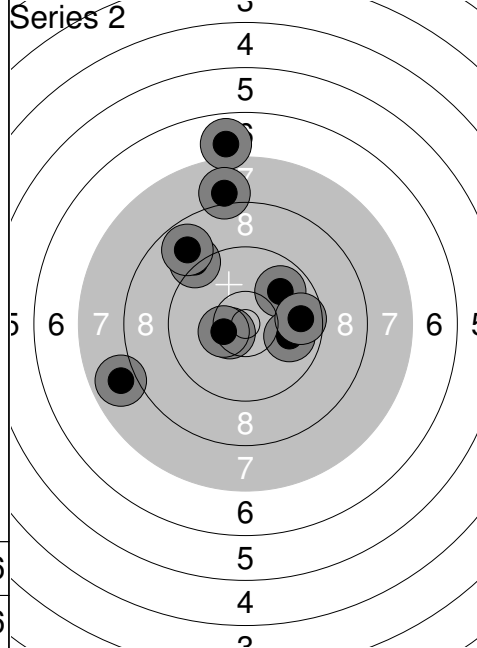

Relay	Lane	Jari ALARANTA	
JSM	VS-VA	APY	
10.03.2018	Joukkue SM	Kankaanpään Ampumaurheilijat	
Series 1		Series 2	
1: 9.4 ↗ 2: 8.9 → 3: 10.6x ←← 4: 8.8 ↘ 5: 9.2 ← 6: 10.0 ↘ 7: 9.8 ↘ 8: 10.5x ↗ 9: 10.0 ← 10: 10.0 → Series 93	1: 9.4 ↘ 2: 10.2 ← 3: 8.8 ↗ 4: 10.0 → 5: 9.1 → 6: 8.9 ↗ 7: 8.6 ← 8: 8.4 → 9: 9.5 ↘ 10: 9.4 ↘ Series 88		
Series 3		Series 4	
1: 9.9 ↘ 2: 9.4 ← 3: 8.5 → 4: 7.9 → 5: 8.8 → 6: 9.8 ↘ 7: 10.5x ↗ 8: 9.4 ← 9: 9.4 → 10: 10.0 ↗ Series 88	1: 7.8 → 2: 9.7 ↗ 3: 9.8 ↗ 4: 9.8 ↘ 5: 9.5 ↘ 6: 9.6 ↘ 7: 8.7 ↘ 8: 9.9 ↗ 9: 8.7 ↗ 10: 8.8 ↘ Series 85		
Series 5		Series 6	
1: 9.8 → 2: 9.7 ↘ 3: 9.3 → 4: 9.7 ↘ 5: 10.1 ↘ 6: 9.9 ↗ 7: 10.1 ↗ 8: 7.7 ↘ 9: 8.5 ↗ 10: 10.5x ↘ Series 90	1: 10.0 ↘ 2: 8.6 ↘ 3: 10.1 ↗ 4: 9.9 ↘ 5: 8.8 → 6: 8.6 → 7: 10.1 ↘ 8: 8.8 ↗ 9: 9.8 ↘ 10: 9.7 ↗ Series 89		
93 269 444	88 354		

Relay	Lane	Anette KÄLLI	
JSM	22	LehA	APY
10.03.2018	Joukkue SM	Kankaanpään Ampumaurheilijat	
Series 1		1: 10.5x ↗ 2: 9.7 ← 3: 9.0 → 4: 9.5 ↘ 5: 10.3 ↘ 6: 8.2 ↘ 7: 9.5 ↘ 8: 8.3 ↘ 9: 9.0 ↗ 10: 7.4 ↖	Series 88
			88
Series 2		1: 9.2 ↖ 2: 10.5x ↘ 3: 9.9 ↗ 4: 9.4 ↗ 5: 8.1 ↑ 6: 10.4x ← 7: 9.6 ← 8: 9.1 ↗ 9: 7.9 ↑ 10: 9.3 ↘	Series 89
			89
			177
Series 3		1: 8.6 ← 2: 9.0 ↘ 3: 8.9 ↑ 4: 9.3 ↗ 5: 10.2 ← 6: 9.7 ↑ 7: 9.7 ↗ 8: 10.1 ↗ 9: 10.1 ↘ 10: 9.9 ↑	Series 91
			91
			268
Series 4		1: 10.7x ↑ 2: 10.2 ↓ 3: 9.0 ↑ 4: 10.7x ↓ 5: 9.5 ↗ 6: 9.8 ← 7: 9.3 ↑ 8: 9.3 ← 9: 9.0 → 10: 10.0 ↖	Series 94
			94
			362
Series 5		1: 10.7x ↘ 2: 9.0 ↓ 3: 10.4x ↑ 4: 9.3 ← 5: 10.7x ← 6: 10.8x ↑ 7: 10.2 ↗ 8: 9.3 ↘ 9: 9.5 ↓ 10: 8.7 ↓	Series 94
			94
			456
Series 6		1: 10.4x ↗ 2: 10.0 ← 3: 8.8 ↑ 4: 8.9 ↖ 5: 9.7 ↘ 6: 8.8 ↖ 7: 9.6 ← 8: 8.9 ↗ 9: 10.4x ← 10: 8.4 ↖	Series 88
			88
			544

1:	8.5	↘
2:	9.8	←
3:	8.4	↘
4:	4.5	↘
5:	9.2	↘
6:	9.0	↘
7:	8.9	←
8:	8.4	↘
9:	9.9	←
10:	8.5	↘
Series	80	
	80	

1:	8.5	↘
2:	8.4	←
3:	8.5	↘
4:	8.7	←
5:	7.8	↑
6:	8.6	↑
7:	9.0	↘
8:	9.9	↘
9:	7.0	↙
10:	8.8	↘
Series	80	
	160	