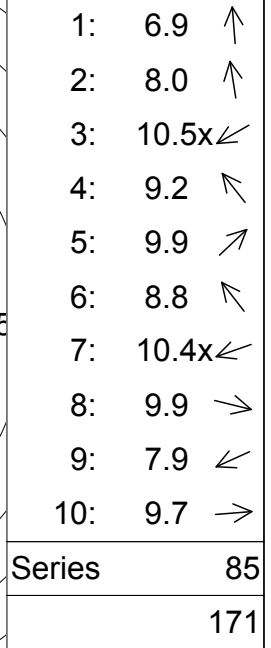

Relay	Lane	Jari ALARANTA	
JSM	VS-VA	APY	
10.03.2018	Joukkue SM	Kankaanpään Ampumaurheilijat	
Series 1		Series 2	
1: 9.4 ↗ 2: 8.9 → 3: 10.6x ←← 4: 8.8 ↘ 5: 9.2 ← 6: 10.0 ↘ 7: 9.8 ↘ 8: 10.5x ↗ 9: 10.0 ← 10: 10.0 → Series 93	1: 9.4 ↘ 2: 10.2 ← 3: 8.8 ↗ 4: 10.0 → 5: 9.1 → 6: 8.9 ↗ 7: 8.6 ← 8: 8.4 → 9: 9.5 ↘ 10: 9.4 ↘ Series 88		
Series 3		Series 4	
1: 9.9 ↘ 2: 9.4 ← 3: 8.5 → 4: 7.9 → 5: 8.8 → 6: 9.8 ↘ 7: 10.5x ↗ 8: 9.4 ← 9: 9.4 → 10: 10.0 ↗ Series 88	1: 7.8 → 2: 9.7 ↗ 3: 9.8 ↗ 4: 9.8 ↘ 5: 9.5 ↘ 6: 9.6 ↘ 7: 8.7 ↘ 8: 9.9 ↗ 9: 8.7 ↗ 10: 8.8 ↘ Series 85		
Series 5		Series 6	
1: 9.8 → 2: 9.7 ↘ 3: 9.3 → 4: 9.7 ↘ 5: 10.1 ↘ 6: 9.9 ↗ 7: 10.1 ↗ 8: 7.7 ↘ 9: 8.5 ↗ 10: 10.5x ↘ Series 90	1: 10.0 ↘ 2: 8.6 ↘ 3: 10.1 ↗ 4: 9.9 ↘ 5: 8.8 → 6: 8.6 → 7: 10.1 ↘ 8: 8.8 ↗ 9: 9.8 ↘ 10: 9.7 ↗ Series 89		
93 269 444	88 354		

Relay	Lane	Anette KÄLLI	
JSM	22	LehA	APY
10.03.2018	Joukkue SM	Kankaanpään Ampumaurheilijat	
Series 1		1: 10.5x ↗ 2: 9.7 ← 3: 9.0 → 4: 9.5 ↘ 5: 10.3 ↘ 6: 8.2 ↘ 7: 9.5 ↘ 8: 8.3 ↘ 9: 9.0 ↗ 10: 7.4 ↖	Series 88
			88
Series 2		1: 9.2 ↖ 2: 10.5x ↘ 3: 9.9 ↗ 4: 9.4 ↗ 5: 8.1 ↑ 6: 10.4x ← 7: 9.6 ← 8: 9.1 ↗ 9: 7.9 ↑ 10: 9.3 ↘	Series 89
			89
			177
Series 3		1: 8.6 ← 2: 9.0 ↘ 3: 8.9 ↑ 4: 9.3 ↗ 5: 10.2 ← 6: 9.7 ↑ 7: 9.7 ↗ 8: 10.1 ↗ 9: 10.1 ↘ 10: 9.9 ↑	Series 91
			91
			268
Series 4		1: 10.7x ↑ 2: 10.2 ↓ 3: 9.0 ↑ 4: 10.7x ↓ 5: 9.5 ↗ 6: 9.8 ← 7: 9.3 ↑ 8: 9.3 ← 9: 9.0 → 10: 10.0 ↖	Series 94
			94
			362
Series 5		1: 10.7x ↘ 2: 9.0 ↓ 3: 10.4x ↑ 4: 9.3 ← 5: 10.7x ← 6: 10.8x ↑ 7: 10.2 ↗ 8: 9.3 ↘ 9: 9.5 ↓ 10: 8.7 ↓	Series 94
			94
			456
Series 6		1: 10.4x ↗ 2: 10.0 ← 3: 8.8 ↑ 4: 8.9 ↖ 5: 9.7 ↘ 6: 8.8 ↖ 7: 9.6 ← 8: 8.9 ↗ 9: 10.4x ← 10: 8.4 ↖	Series 88
			88
			544

1:	8.5	↘
2:	9.8	←
3:	8.4	↘
4:	4.5	↘
5:	9.2	↘
6:	9.0	↘
7:	8.9	←
8:	8.4	↘
9:	9.9	←
10:	8.5	↘
Series	80	
	80	

1:	8.5	↘
2:	8.4	←
3:	8.5	↘
4:	8.7	←
5:	7.8	↑
6:	8.6	↑
7:	9.0	↘
8:	9.9	↘
9:	7.0	↙
10:	8.8	↘
Series	80	
	160	