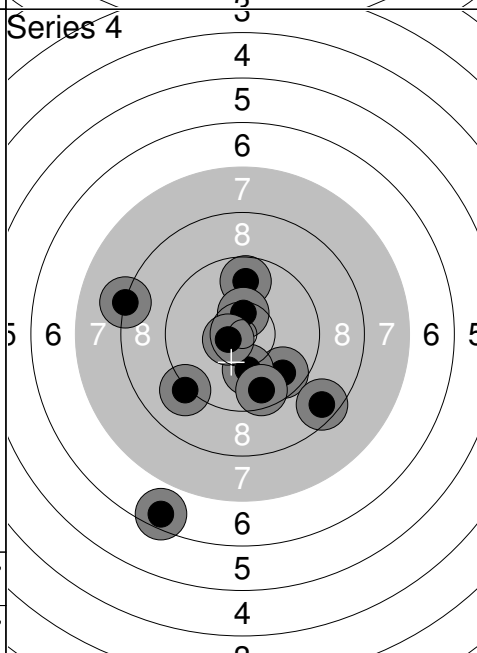

Relay	Lane	Anette KÄLLI	
JSM	22	LehA	APY
10.03.2018	Joukkue SM	Kankaanpään Ampumaurheilijat	
Series 1		1: 10.5x ↗ 2: 9.7 ← 3: 9.0 → 4: 9.5 ↘ 5: 10.3 ↘ 6: 8.2 ↘ 7: 9.5 ↘ 8: 8.3 ↘ 9: 9.0 ↗ 10: 7.4 ↖	Series 88
			88
Series 2		1: 9.2 ↖ 2: 10.5x ↘ 3: 9.9 ↗ 4: 9.4 ↗ 5: 8.1 ↑ 6: 10.4x ← 7: 9.6 ← 8: 9.1 ↗ 9: 7.9 ↑ 10: 9.3 ↘	Series 89
			89
			177
Series 3		1: 8.6 ← 2: 9.0 ↘ 3: 8.9 ↑ 4: 9.3 ↗ 5: 10.2 ← 6: 9.7 ↑ 7: 9.7 ↗ 8: 10.1 ↗ 9: 10.1 ↘ 10: 9.9 ↑	Series 91
			91
			268
Series 4		1: 10.7x ↑ 2: 10.2 ↓ 3: 9.0 ↑ 4: 10.7x ↓ 5: 9.5 ↗ 6: 9.8 ← 7: 9.3 ↑ 8: 9.3 ← 9: 9.0 → 10: 10.0 ↖	Series 94
			94
			362
Series 5		1: 10.7x ↘ 2: 9.0 ↓ 3: 10.4x ↑ 4: 9.3 ← 5: 10.7x ← 6: 10.8x ↑ 7: 10.2 ↗ 8: 9.3 ↘ 9: 9.5 ↓ 10: 8.7 ↓	Series 94
			94
			456
Series 6		1: 10.4x ↗ 2: 10.0 ← 3: 8.8 ↑ 4: 8.9 ↖ 5: 9.7 ↘ 6: 8.8 ↖ 7: 9.6 ← 8: 8.9 ↗ 9: 10.4x ← 10: 8.4 ↖	Series 88
			88
			544

1:	8.5	↘
2:	9.8	←
3:	8.4	↘
4:	4.5	↘
5:	9.2	↘
6:	9.0	↘
7:	8.9	←
8:	8.4	↘
9:	9.9	←
10:	8.5	↘
Series	80	
	80	

1:	8.5	↘
2:	8.4	←
3:	8.5	↘
4:	8.7	←
5:	7.8	↑
6:	8.6	↑
7:	9.0	↘
8:	9.9	↘
9:	7.0	↙
10:	8.8	↘
Series	80	
	160	

1:	8.6	↘
2:	10.1	↘
3:	8.7	↙
4:	6.0	←
5:	9.1	←
6:	9.7	→
7:	10.4x	↘
8:	8.1	↘
9:	10.8x	←
10:	9.9	→
Series	87	
	247	

1:	6.5	↘
2:	9.1	↙
3:	8.2	←
4:	9.7	↘
5:	9.8	↑
6:	10.1	↘
7:	10.5x	↑
8:	10.6x	←
9:	9.6	↘
10:	8.6	↘
Series	88	
	335	