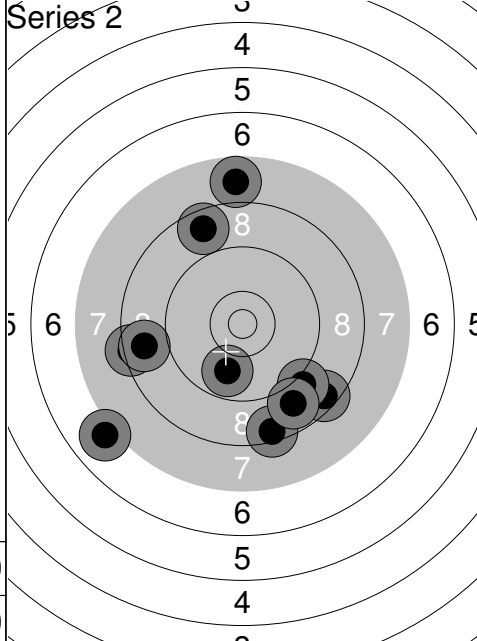

Relay	Lane	Jari ALARANTA	
JSM	VS-VA	APY	
10.03.2018	Joukkue SM	Kankaanpään Ampumaurheilijat	
Series 1		Series 2	
1: 9.4 ↗ 2: 8.9 → 3: 10.6x ←← 4: 8.8 ↘ 5: 9.2 ← 6: 10.0 ↘ 7: 9.8 ↘ 8: 10.5x ↗ 9: 10.0 ← 10: 10.0 → Series 93	1: 9.4 ↘ 2: 10.2 ← 3: 8.8 ↗ 4: 10.0 → 5: 9.1 → 6: 8.9 ↗ 7: 8.6 ← 8: 8.4 → 9: 9.5 ↘ 10: 9.4 ↘ Series 88		
Series 3		Series 4	
1: 9.9 ↘ 2: 9.4 ← 3: 8.5 → 4: 7.9 → 5: 8.8 → 6: 9.8 ↘ 7: 10.5x ↗ 8: 9.4 ← 9: 9.4 → 10: 10.0 ↗ Series 88	1: 7.8 → 2: 9.7 ↗ 3: 9.8 ↗ 4: 9.8 ↘ 5: 9.5 ↘ 6: 9.6 ↘ 7: 8.7 ↘ 8: 9.9 ↗ 9: 8.7 ↗ 10: 8.8 ↘ Series 85		
Series 5		Series 6	
1: 9.8 → 2: 9.7 ↘ 3: 9.3 → 4: 9.7 ↘ 5: 10.1 ↘ 6: 9.9 ↗ 7: 10.1 ↗ 8: 7.7 ↘ 9: 8.5 ↗ 10: 10.5x ↘ Series 90	1: 10.0 ↘ 2: 8.6 ↘ 3: 10.1 ↗ 4: 9.9 ↘ 5: 8.8 → 6: 8.6 → 7: 10.1 ↘ 8: 8.8 ↗ 9: 9.8 ↘ 10: 9.7 ↗ Series 89		
93 269 444	88 354		

Relay	Lane	Anette KÄLLI	
JSM	22	LehA	APY
10.03.2018	Joukkue SM	Kankaanpään Ampumaurheilijat	
Series 1		1: 10.5x ↗ 2: 9.7 ← 3: 9.0 → 4: 9.5 ↘ 5: 10.3 ↘ 6: 8.2 ↘ 7: 9.5 ↘ 8: 8.3 ↘ 9: 9.0 ↗ 10: 7.4 ↖	Series 88
			88
Series 2		1: 9.2 ↖ 2: 10.5x ↘ 3: 9.9 ↗ 4: 9.4 ↗ 5: 8.1 ↑ 6: 10.4x ← 7: 9.6 ← 8: 9.1 ↗ 9: 7.9 ↑ 10: 9.3 ↘	Series 89
			89
			177
Series 3		1: 8.6 ← 2: 9.0 ↘ 3: 8.9 ↑ 4: 9.3 ↗ 5: 10.2 ← 6: 9.7 ↑ 7: 9.7 ↗ 8: 10.1 ↗ 9: 10.1 ↘ 10: 9.9 ↑	Series 91
			91
			268
Series 4		1: 10.7x ↑ 2: 10.2 ↓ 3: 9.0 ↑ 4: 10.7x ↓ 5: 9.5 ↗ 6: 9.8 ← 7: 9.3 ↑ 8: 9.3 ← 9: 9.0 → 10: 10.0 ↖	Series 94
			94
			362
Series 5		1: 10.7x ↘ 2: 9.0 ↓ 3: 10.4x ↑ 4: 9.3 ← 5: 10.7x ← 6: 10.8x ↑ 7: 10.2 ↗ 8: 9.3 ↘ 9: 9.5 ↓ 10: 8.7 ↓	Series 94
			94
			456
Series 6		1: 10.4x ↗ 2: 10.0 ← 3: 8.8 ↑ 4: 8.9 ↖ 5: 9.7 ↘ 6: 8.8 ↖ 7: 9.6 ← 8: 8.9 ↗ 9: 10.4x ← 10: 8.4 ↖	Series 88
			88
			544

1:	8.5	↘
2:	9.8	←
3:	8.4	↘
4:	4.5	↘
5:	9.2	↘
6:	9.0	↘
7:	8.9	←
8:	8.4	↘
9:	9.9	←
10:	8.5	↘
Series	80	
	80	

1:	8.5	↘
2:	8.4	←
3:	8.5	↘
4:	8.7	←
5:	7.8	↑
6:	8.6	↑
7:	9.0	↘
8:	9.9	↘
9:	7.0	↙
10:	8.8	↘
Series	80	
	160	