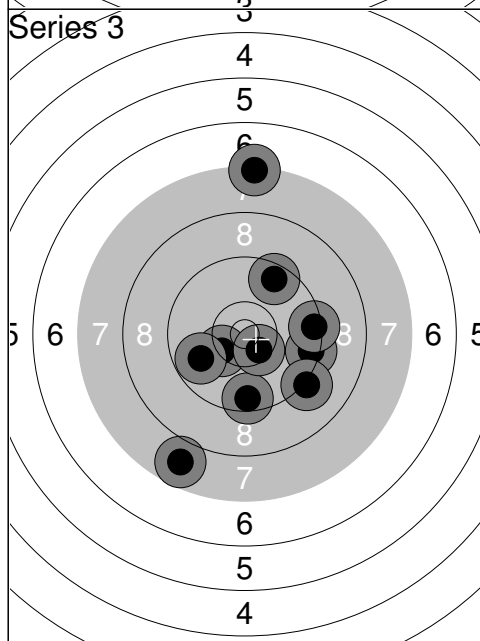

1:	9.4	↖
2:	9.7	↓
3:	9.2	↓
4:	10.3x	↖
5:	10.3x	↖
6:	9.9	↑
7:	9.7	↗
8:	9.9	←
9:	8.8	→
10:	9.6	→
Series	91	
	468	

1:	10.2x	↖
2:	9.1	↓
3:	10.0	←
4:	10.4x	↓
5:	10.2x	↗
6:	8.3	←
7:	9.6	↓
8:	10.0	↗
9:	10.4x	↘
10:	10.7x	→
Series	96	
	564	

Relay	Lane	Mikko MANTERE		
2	13	JSM	HIAS	
10.03.2018	Joukkue SM	Kankaanpään Ampumaurheilijat		
Series 1		1: 8.1 ↘ 2: 9.6 ↘ 3: 9.4 ↙ 4: 9.0 ↘ 5: 9.7 ↘ 6: 10.2x ↓ 7: 10.4x ↓ 8: 9.9 ↘ 9: 9.6 → 10: 8.2 ↘ Series 90 90	Series 2 	1: 9.9 ↗ 2: 10.7x → 3: 9.5 ← 4: 10.7x ↗ 5: 10.1 ↗ 6: 10.4x ↘ 7: 10.0 ↗ 8: 10.1 ↗ 9: 9.9 ↘ 10: 9.9 → Series 96 186
Series 3		1: 9.5 ↘ 2: 10.4x ↗ 3: 10.5x ↗ 4: 9.6 ↗ 5: 9.5 ↗ 6: 10.2x → 7: 9.8 ↘ 8: 10.4x → 9: 10.6x ↗ 10: 8.5 ↘ Series 94 280	Series 4 	1: 10.5x ← 2: 9.2 ← 3: 10.4x → 4: 10.5x ↗ 5: 10.4x ← 6: 8.5 → 7: 10.5x ↗ 8: 8.9 → 9: 8.6 → 10: 10.3x ↗ Series 93 373
Series 5		1: 9.3 → 2: 7.0 → 3: 10.1 ← 4: 9.1 ↘ 5: 9.7 ↗ 6: 9.7 ← 7: 9.2 ↘ 8: 9.4 ↗ 9: 10.2x → 10: 10.2x ← Series 91 464	Series 6 	1: 10.0 ↗ 2: 9.1 ↘ 3: 10.4x → 4: 10.3x ↘ 5: 10.3x ↗ 6: 9.3 → 7: 9.9 → 8: 10.9x ↗ 9: 7.5 → 10: 9.9 ← Series 93 557

1:	8.5	←
2:	9.2	↗
3:	9.1	↘
4:	8.9	←
5:	8.2	↘
6:	10.7x	→
7:	9.3	↘
8:	9.7	↗
9:	9.3	←
10:	8.3	→
Series	87	
	87	

1:	9.2	←
2:	10.5x	↓
3:	9.1	←
4:	7.7	↗
5:	8.1	↑
6:	7.5	↓
7:	9.8	↑
8:	7.6	↑
9:	9.7	↙
10:	9.4	↗
Series	84	
	171	