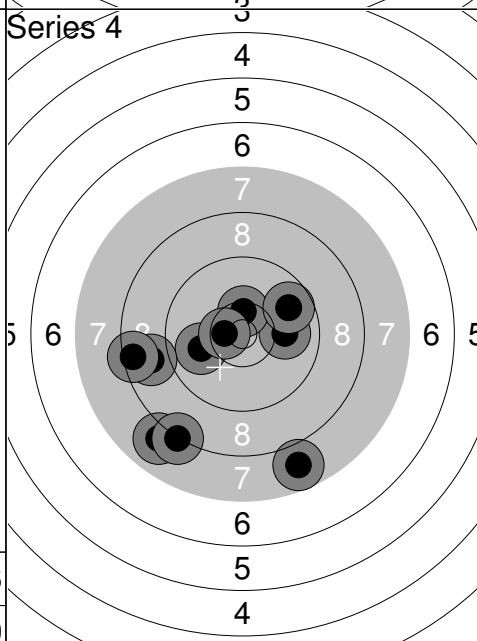

1:	9.6	←
2:	9.2	↓
3:	10.6x	↗
4:	9.4	←
5:	9.5	↘
6:	10.1	↓
7:	10.0	↘
8:	10.5x	↗
9:	9.5	←
10:	9.9	↘
Series	94	
	94	

1:	7.7	→
2:	10.4x	↑
3:	10.4x	↗
4:	10.2x	↘
5:	10.7x	↗
6:	8.2	↗
7:	8.9	←
8:	10.4x	↑
9:	10.5x	↑
10:	10.0	↘
Series	93	
	187	

Relay	Lane	Niko OKKONEN			
2	15				
JSM		MA	APY		
10.03.2018		Joukkue SM	Kankaanpään Ampumaurheilijat		
Series 1		1: 10.5x ↘ 2: 8.5 ↓ 3: 9.3 ↖ 4: 9.8 ↘ 5: 10.2 ↗ 6: 7.0 ↓ 7: 7.3 ↓ 8: 9.6 ↗ 9: 8.1 ↖ 10: 9.7 ↓	Series 2		1: 9.1 → 2: 10.5x ↓ 3: 9.1 ↖ 4: 7.2 ↓ 5: 10.4x → 6: 8.1 ↑ 7: 9.9 ↗ 8: 8.3 ↓ 9: 9.0 → 10: 8.2 ↓
		Series 86		Series 87	
		86		173	
Series 3		1: 9.3 ↗ 2: 6.7 ↓ 3: 7.3 → 4: 8.7 ↖ 5: 8.1 ↖ 6: 9.2 ↓ 7: 9.9 → 8: 8.3 ↓ 9: 8.4 ↓ 10: 7.4 ↓	Series 4		1: 7.7 ↘ 2: 8.7 ↖ 3: 8.0 ↘ 4: 10.1 ↖ 5: 8.1 ↖ 6: 8.1 ↖ 7: 8.7 ↓ 8: 9.7 ↑ 9: 9.0 → 10: 8.4 ↖
		Series 79		Series 83	
		252		335	
Series 5		1: 9.4 ↗ 2: 9.9 ↗ 3: 8.1 ↗ 4: 8.7 ↘ 5: 9.4 ↓ 6: 8.1 → 7: 8.6 ↓ 8: 10.4x → 9: 8.7 ↓ 10: 8.9 ↖	Series 6		1: 9.9 ↗ 2: 6.7 ↑ 3: 9.8 → 4: 10.2 ↓ 5: 10.1 ↓ 6: 10.1 ↑ 7: 8.9 ↓ 8: 9.1 ↖ 9: 7.1 ↘ 10: 9.7 ↑
		Series 85		Series 87	
		420		507	

1:	8.5	←
2:	9.2	↗
3:	9.1	↘
4:	8.9	←
5:	8.2	↘
6:	10.7x	→
7:	9.3	↘
8:	9.7	↗
9:	9.3	←
10:	8.3	→
Series	87	
	87	

1:	9.2	←
2:	10.5x	↓
3:	9.1	←
4:	7.7	↗
5:	8.1	↑
6:	7.5	↓
7:	9.8	↑
8:	7.6	↑
9:	9.7	↙
10:	9.4	↗
Series	84	
	171	

1:	7.3	↑
2:	9.4	→
3:	9.5	↓
4:	10.3	↙
5:	9.4	→
6:	7.8	↘
7:	9.5	↗
8:	9.8	←
9:	10.5x	↘
10:	9.2	↘
Series	88	
	259	

1:	8.0	↘
2:	10.0	→
3:	7.8	↘
4:	10.0	←
5:	8.8	←
6:	10.4x	↑
7:	10.5x	←
8:	8.4	←
9:	9.8	↗
10:	8.2	↘
Series	88	
	347	